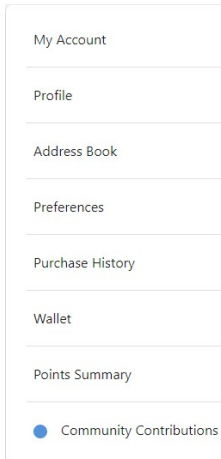

2. Link your Card to an organization

Go to "My Account" and select "Community Contributions".