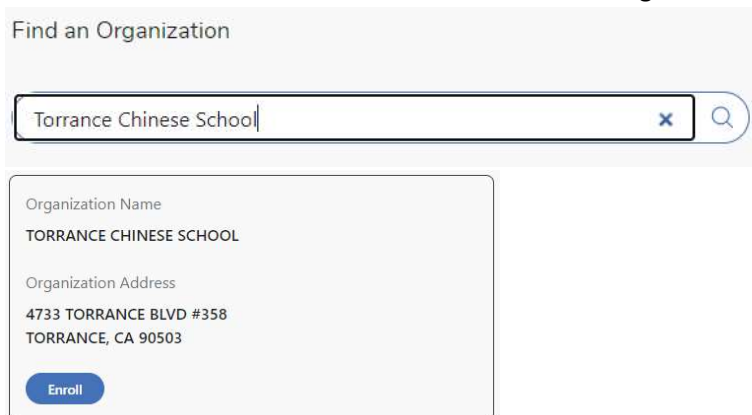

2. Link your Card to an organization

Go to "My Account" and select "Community Contributions".

Search for "Torrance Chinese School" or enter our organization number **DS366**.

Select "Enroll".